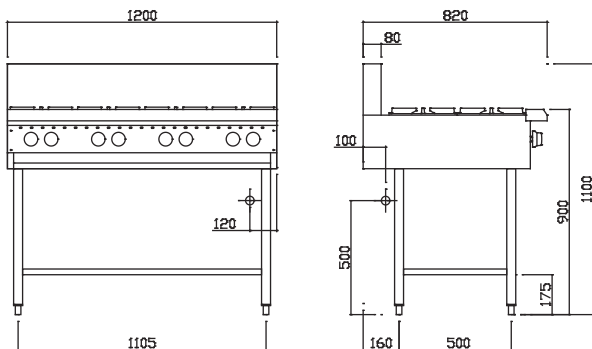

Key:
 Gas

Open Burners

- 18 mj cast iron burner & hoods
- Flame failure and pilots available as an optional extra
- Variable flame control valve with low flame setting
- Heavy duty cast iron trivets (295mm x 300mm)
- Enamelled spillage bowls

Griddle/Hotplate

- 20 mj burners with pilot & FFD (manual ignition)
- Variable flame control valve with low flame setting
- 16mm thick mild steel griddle plate
- Top weld sealed hotplate sections
- BCH-6B3P plate: 285mm x 530mm; 0.15m² cooking area
- 1.5mm stainless steel splash guards

Overall Construction

- Heavy duty construction
- Welded 1.2mm stainless steel front hob
- Front and side panels 0.9mm stainless steel
- Splashback 1.2 mm stainless steel
- Catchment undertray 0.9 mm stainless steel
- 38mm stainless steel tube legs with adjustable feet

Dimensions

- 1200mm x 820mm x 1100mm H
- 1200mm x 820mm x 510mm H (benchtop)
- Working height 900mm
- Weight 118kg
- Packed dimensions 1240mm x 860mm x 1260mm H
- Packed weight 148kg

Connections

- Gas 3/4" BSP female
- 120mm from right, 100mm from rear, 500mm from floor
- Benchtop model: 180mm from right, 120mm from bottom
- Supplied with gas regulator (specify Nat or LP on order)