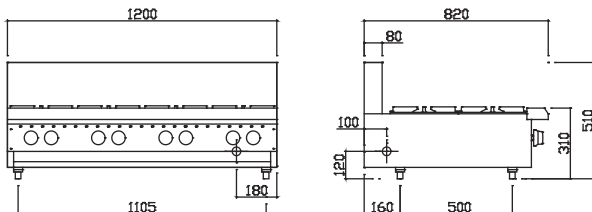

Key:
Gas

Open Burners

- 18 mj cast iron burner & hoods
- Flame failure and pilots available as an optional extra
- Variable flame control valve with low flame setting
- Heavy duty cast iron trivets (295mm x 300mm)
- Enamelled spillage bowls

Griddle/Hotplate

- 20 mj burners with pilot & FFD (manual ignition)
- Variable flame control valve with low flame setting
- 16mm thick mild steel griddle plate
- Top weld sealed hotplate sections
- BCH-6B3P plate: 285mm x 530mm; 0.15m² cooking area
- 1.5mm stainless steel splash guards

Chargrill/Barbecue

- 23 mj burners with pilot & FFD (manual ignition)
- Variable flame control valve with low flame setting
- One piece dual purpose cast-iron hooded burner
- J shaped reversible cast iron grates
- BCH-6B3C bbq: 280mm x 520mm; 0.15m² cooking area
- 1.5mm stainless steel splash guards

Overall Construction

- Heavy duty construction
- Welded 1.2mm stainless steel front hob
- Front and side panels 0.9mm stainless steel
- Splashback 1.2 mm stainless steel
- Catchment undertray 0.9 mm stainless steel
- 38mm stainless steel tube legs with adjustable feet

Dimensions

- 1200mm x 820mm x 1100mm H
- 1200mm x 820mm x 510mm H (benchtop)
- Working height 900mm
- Weight 118kg
- Packed dimensions 1240mm x 860mm x 1260mm H
- Packed weight 148kg

Connections

- Gas 3/4" BSP female
- 120mm from right, 100mm from rear, 500mm from floor
- Benchtop model: 180mm from right, 120mm from bottom
- Supplied with gas regulator (specify Nat or LP on order)

Cleaning & Servicing

- Easy access to all parts & components from front

Options/Accessories

- Rear castors
- FFD & pilots to open burners
- 300mm drop on plate (6mm mild steel) for open burners
- RH and LH side shields
- Benchtop mount (specify when ordering)
- Extended warranty

	Model	Description	Nat Gas	LP Gas
	BCH-8B	8 burner cooktop	144 mj	144 mj
	BCH-6B3P	6 burners, 300 grill	128 mj	128 mj
	BCH-6B3C	6 burners, 300 bbq	131 mj	131 mj