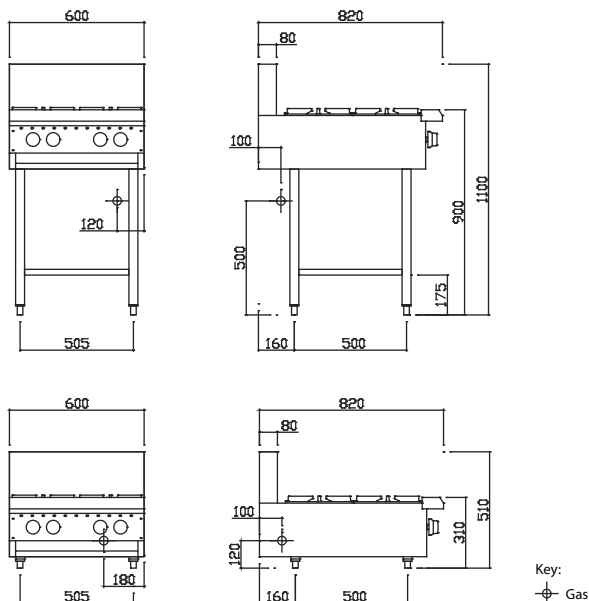

Open Burners

- 18 mj cast iron burner & hoods
- Flame failure and pilots available as an optional extra
- Variable flame control valve with low flame setting
- Heavy duty cast iron trivets (295mm x 300mm)
- Enamelled spillage bowls

Griddle/Hotplate

- 20 mj burners with pilot & FFD (manual ignition)
- Variable flame control valve with low flame setting
- 16mm thick mild steel griddle plate
- Top weld sealed hotplate sections
- BCH-2B3P plate: 285mm x 530mm; 0.15m² cooking area
- 1.5mm stainless steel splash guards

Chargrill/Barbecue

- 23 mj burners with pilot & FFD (manual ignition)
- Variable flame control valve with low flame setting
- One piece dual purpose cast-iron hooded burner
- J shaped reversible cast iron grates
- BCH-2B3C bbq: 280mm x 520mm; 0.15m² cooking area
- 1.5mm stainless steel splash guards

Overall Construction

- Heavy duty construction
- Welded 1.2mm stainless steel front hob
- Front and side panels 0.9mm stainless steel
- Splashback 1.2 mm stainless steel
- Catchment undertray 0.9 mm stainless steel
- 38mm stainless steel tube legs with adjustable feet

Dimensions

- 600mm x 820mm x 1100mm H
- 600mm x 820mm x 510mm H (benchtop)
- Working height 900mm
- Weight 64kg
- Packed dimensions 640mm x 860mm x 1260mm H
- Packed weight 84kg

Connections

- Gas 3/4" BSP female
- 120mm from right, 100mm from rear, 500mm from floor
- Benchtop model: 180mm from right, 120mm from bottom
- Supplied with gas regulator (specify Nat or LP on order)

Cleaning & Servicing

- Easy access to all parts & components from front

Options/Accessories

- Rear castors
- FFD & pilots to open burners
- 300mm drop on plate (6mm mild steel) for open burners
- RH and LH side shields
- Benchtop mount (specify when ordering)
- Extended warranty

	Model	Description	Nat Gas	LP Gas
	BCH-4B	6 burner cooktop	72 mj	72 mj
	BCH-2B3P	2 burners, 300 grill	56 mj	56 mj
	BCH-2B3C	2 burners, 300 bbq	56 mj	56 mj