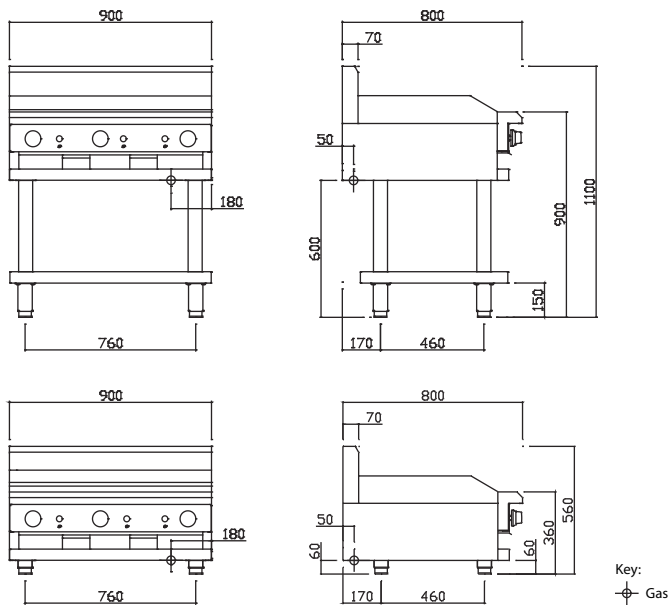

#### Griddle/Hotplate

- 18 mj burners with pilot, FFD and piezo ignition
- Variable flame control valve with low flame setting
- 16mm thick mild steel griddle plate
- Top weld sealed hotplate sections
- CS-9P plate: 890mm x 540mm; 0.48m<sup>2</sup> cooking area
- CS-6P3C plate: 590mm x 540mm; 0.32m<sup>2</sup> cooking area
- 2mm 304 stainless steel splash guards
- Griddle oil bin 1.2mm stainless steel

#### Overall Construction

- Heavy duty construction
- Welded 1.2mm 304 stainless steel front hob
- Front and side panels 0.9mm 304 stainless steel
- Splashback 1.2 mm 304 stainless steel
- Stainless steel legs with 55mm height adjustment range

#### Dimensions

- 900mm x 800mm x 1100mm H
- 900mm x 800mm x 560mm H (benchtop)
- Working height 900mm
- Weight 115kg
- Packed dimensions 940mm x 860mm x 1260mm H
- Packed weight 140kg

#### Connections

- Gas 3/4" BSP male
- 180mm from right, 50mm from rear, 600mm from floor
- Benchtop model gas connection: 60mm from bottom
- Supplied with gas regulator (specify Nat or LP on order)