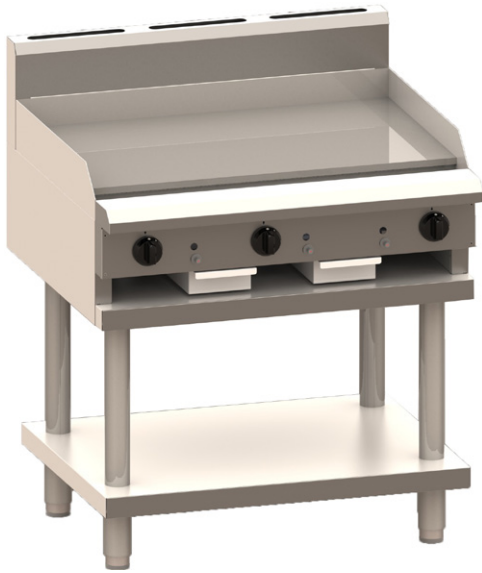

### PROFESSIONAL SERIES

- 16mm thick mild steel griddle plate
- Chrome and ribbed plate finishes optional
- Hotplate and chargrill combinations
- Available freestanding or as a benchtop model
- Modular Professional series design
- 15 month 'Platinum Warranty'
- Easy to clean and service

#### Griddle/Hotplate

- 18 mj burners with pilot, FFD and piezo ignition
- Variable flame control valve with low flame setting
- 16mm thick mild steel griddle plate
- Top weld sealed hotplate sections
- CS-9P plate: 890mm x 540mm; 0.48m<sup>2</sup> cooking area
- CS-6P3C plate: 590mm x 540mm; 0.32m<sup>2</sup> cooking area
- 2mm 304 stainless steel splash guards
- Griddle oil bin 1.2mm stainless steel

#### Chargrill/Barbecue

- 33 mj burners with pilot, FFD and piezo ignition
- Variable flame control valve with low flame setting
- Two piece burner with cast-iron heat distributing hood
- Optional ceramic rocks for even heat and smokiness
- Optional cast iron ceramic rock tray
- Heavy duty cast iron 'diamond' grates 147mm x 540mm
- CS-6P3C bbq: 280mm x 520mm; 0.15m<sup>2</sup> cooking area
- 2mm 304 stainless steel splash guards
- Chargrill undertray 0.9mm stainless steel

#### Overall Construction

- Heavy duty construction
- Welded 1.2mm 304 stainless steel front hob
- Front and side panels 0.9mm 304 stainless steel
- Splashback 1.2 mm 304 stainless steel
- Stainless steel legs with 55mm height adjustment range