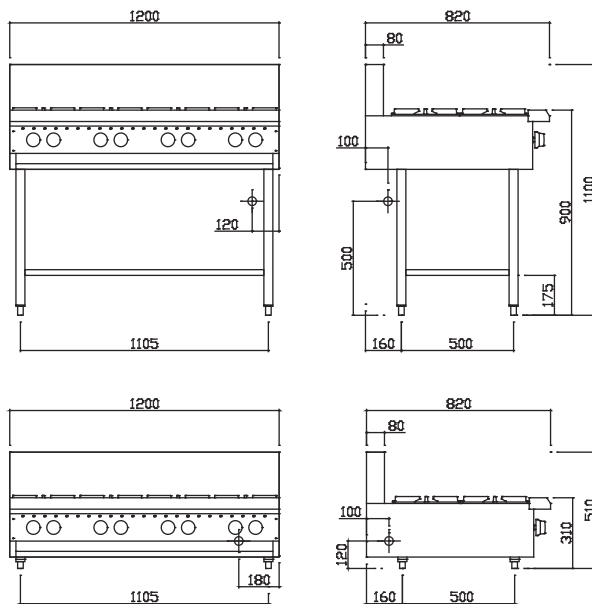

Open Burners

- 18 mj cast iron burner & hoods
- Flame failure and pilots available as an optional extra
- Variable flame control valve with low flame setting
- Heavy duty cast iron trivets (295mm x 300mm)
- Enamelled spillage bowls

Griddle/Hotplate

- 20 mj burners with pilot & FFD (manual ignition)
- Variable flame control valve with low flame setting
- 16mm thick mild steel griddle plate
- Top weld sealed hotplate sections
- BCH-6B3P plate: 285mm x 530mm; 0.15m² cooking area
- 1.5mm stainless steel splash guards

Chargrill/Barbecue

- 23 mj burners with pilot & FFD (manual ignition)
- Variable flame control valve with low flame setting
- One piece dual purpose cast-iron hooded burner
- J shaped reversible cast iron grates
- BCH-6B3C bbq: 280mm x 520mm; 0.15m² cooking area
- 1.5mm stainless steel splash guards

Overall Construction

- Heavy duty construction
- Welded 1.2mm stainless steel front hob
- Front and side panels 0.9mm stainless steel
- Splashback 1.2 mm stainless steel
- Catchment undertray 0.9 mm stainless steel
- 38mm stainless steel tube legs with adjustable feet

Dimensions

- 1200mm x 820mm x 1100mm H
- 1200mm x 820mm x 510mm H (benchtop)
- Working height 900mm
- Weight 118kg
- Packed dimensions 1240mm x 860mm x 1260mm H
- Packed weight 148kg

Connections

- Gas 3/4" BSP female
- 120mm from right, 100mm from rear, 500mm from floor
- Benchtop model: 180mm from right, 120mm from bottom
- Supplied with gas regulator (specify Nat or LP on order)

Cleaning & Servicing

- Easy access to all parts & components from front

Options/Accessories

- Rear castors
- FFD & pilots to open burners
- 300mm drop on plate (6mm mild steel) for open burners
- RH and LH side shields
- Benchtop mount (specify when ordering)
- Extended warranty

	<u>Model</u>	<u>Description</u>	<u>Nat Gas</u>	<u>LP Gas</u>
	BCH-8B	8 burner cooktop	144 mj	144 mj
	BCH-6B3P	6 burners, 300 grill	128 mj	128 mj
	BCH-6B3C	6 burners, 300 bbq	131 mj	131 mj