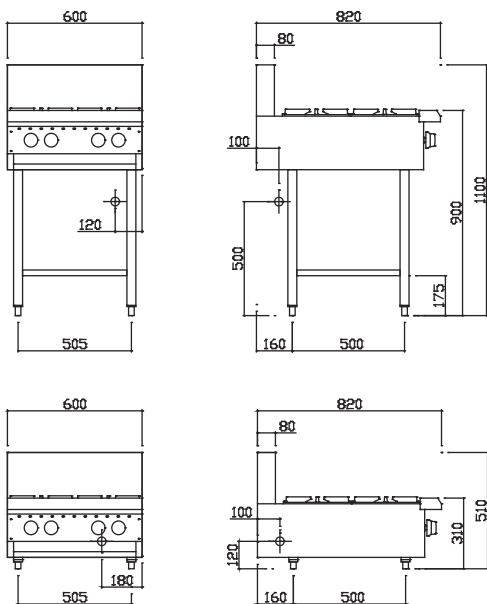

Open Burners

- 18 mj cast iron burner & hoods
- Flame failure and pilots available as an optional extra
- Variable flame control valve with low flame setting
- Heavy duty cast iron trivets (295mm x 300mm)
- Enamelled spillage bowls

Griddle/Hotplate

- 20 mj burners with pilot & FFD (manual ignition)
- Variable flame control valve with low flame setting
- 16mm thick mild steel griddle plate
- Top weld sealed hotplate sections
- BCH-2B3P plate: 285mm x 530mm; 0.15m² cooking area
- 1.5mm stainless steel splash guards

Chargrill/Barbecue

- 23 mj burners with pilot & FFD (manual ignition)
- Variable flame control valve with low flame setting
- One piece dual purpose cast-iron hooded burner
- J shaped reversible cast iron grates
- BCH-2B3C bbq: 280mm x 520mm; 0.15m² cooking area
- 1.5mm stainless steel splash guards

Overall Construction

- Heavy duty construction
- Welded 1.2mm stainless steel front hob
- Front and side panels 0.9mm stainless steel
- Splashback 1.2 mm stainless steel
- Catchment undertray 0.9 mm stainless steel
- 38mm stainless steel tube legs with adjustable feet

Dimensions

- 600mm x 820mm x 1100mm H
- 600mm x 820mm x 510mm H (benchtop)
- Working height 900mm
- Weight 64kg
- Packed dimensions 640mm x 860mm x 1260mm H
- Packed weight 84kg

Connections

- Gas 3/4" BSP female
- 120mm from right, 100mm from rear, 500mm from floor
- Benchtop model: 180mm from right, 120mm from bottom
- Supplied with gas regulator (specify Nat or LP on order)

Cleaning & Servicing

- Easy access to all parts & components from front

Options/Accessories

- Rear castors
- FFD & pilots to open burners
- 300mm drop on plate (6mm mild steel) for open burners
- RH and LH side shields
- Benchtop mount (specify when ordering)
- Extended warranty

	Model	Description	Nat Gas	LP Gas
	BCH-4B	6 burner cooktop	72 mj	72 mj
	BCH-2B3P	2 burners, 300 grill	56 mj	56 mj
	BCH-2B3C	2 burners, 300 bbq	56 mj	56 mj