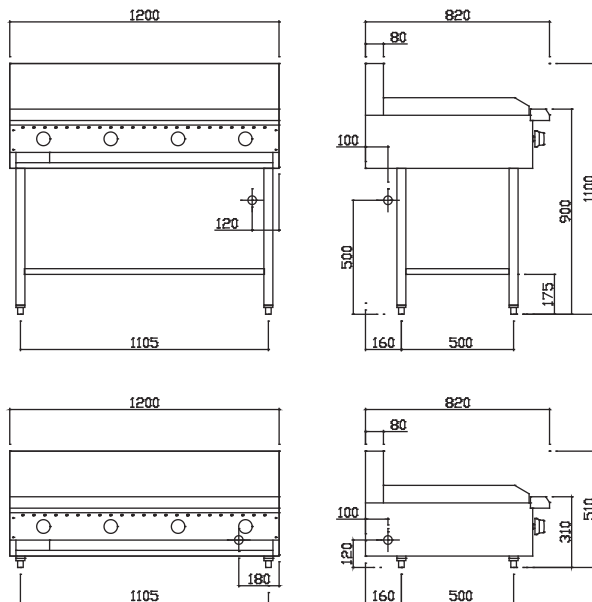

Key:
Gas

Model	Description	Nat Gas	LP Gas
BCH-12P	1200 grill	80 mj	80 mj
BCH-9P3C	900 grill, 300 bbq	83 mj	83 mj
BCH-6P6C	600 grill, 600 bbq	109 mj	109 mj