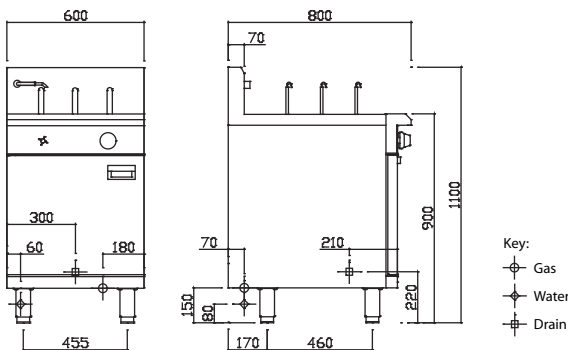

- Ideal for high volumes of noodles/vegetables/pasta
- Adjustable thermostat accurately controls water temp
- Includes pilot, FFD, piezo and high temp cutout
- Water purifying overflow system
- Marine grade 316 stainless steel tank
- 35 litre tank capacity
- Cabinet design with convenient front panel controls
- Supplied with 9 noodle baskets
- Modular Professional series design
- 15 month 'Platinum Warranty'
- Easy to clean and service