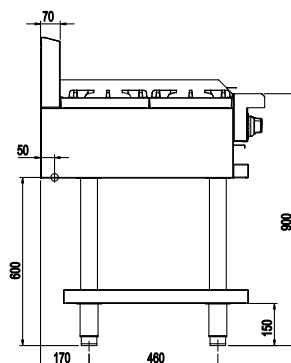

CS-6B3P

6 Burner, 300mm Griddle Gas Cooktop

PROFESSIONAL

Specifications

- NAT Gas: 210 MJ/h, LP Gas: 186 MJ/h
- Supplied with gas regulator (specify NAT or LP on order)
- Gas Inlet: 3/4" BSP Male
- 180mm from Right, 50mm from Rear, 600mm from Floor
- Benchtop model gas connection: 60mm from Floor
- Working Height: 900mm
- Dimensions: 1200 x 800 x 1100H @ 145kg
- Packed Dimensions: 1240 x 860 x 1260H @ 175kg
- Benchtop Dimensions: 1200 x 800 x 560H @ 130kg
- Benchtop Packed Dimensions: 1240 x 860 x 720H @ 160kg
- Heavy duty construction with 304 stainless steel external panels
- Stainless steel feet with 55mm height adjustment range
- Benchtop stainless steel feet with 20mm height adjustment range

Griddle

- 18 MJ/h output per 300mm module
- Stainless steel tube burners with pilot, FFD and piezo ignition
- 21mm thick mild steel griddle plate
- Griddle cooking area: 290 x 530; 1537 cm²
- 2mm 304 stainless steel splash guards