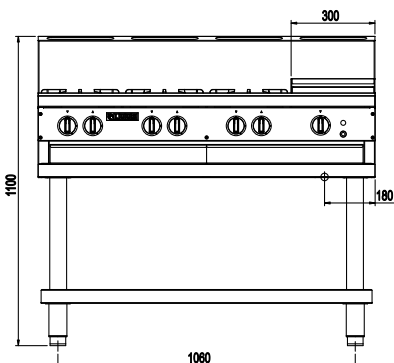

CS-6B3P

6 Burner, 300mm Griddle Gas Cooktop

PROFESSIONAL

Specifications

- NAT Gas: 210 MJ/h, LP Gas: 186 MJ/h
- Supplied with gas regulator (specify NAT or LP on order)
- Gas Inlet: 3/4" BSP Male
- 180mm from Right, 50mm from Rear, 600mm from Floor
- Benchtop model gas connection: 60mm from Floor
- Working Height: 900mm
- Dimensions: 1200 x 800 x 1100H @ 145kg
- Packed Dimensions: 1240 x 860 x 1260H @ 175kg
- Benchtop Dimensions: 1200 x 800 x 560H @ 130kg
- Benchtop Packed Dimensions: 1240 x 860 x 720H @ 160kg
- Heavy duty construction with 304 stainless steel external panels
- Stainless steel feet with 55mm height adjustment range
- Benchtop stainless steel feet with 20mm height adjustment range

Open Burners

- 6 enamelled double crown cast iron burners
- 32 MJ/h NAT Gas, 28 MJ/h LP Gas per burner
- Flame failure device standard (pilots optional extra)
- Variable flame control valve with low flame setting
- Pressed 304 stainless steel one-piece spillage bowls
- Heavy duty cast iron trivets

Griddle

- 18 MJ/h output per 300mm module
- Stainless steel tube burners with pilot, FFD and piezo ignition
- 21mm thick mild steel griddle plate
- Griddle cooking area: 290 x 530; 1537 cm²
- 2mm 304 stainless steel splash guards