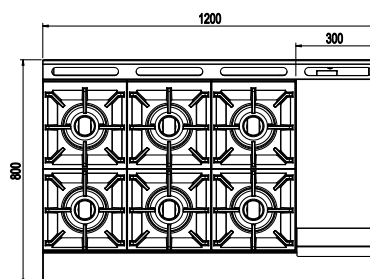

CS-6B3P

6 Burner, 300mm Griddle Gas Cooktop

PROFESSIONAL

Specifications

- NAT Gas: 210 MJ/h, LP Gas: 186 MJ/h
- Supplied with gas regulator (specify NAT or LP on order)
- Gas Inlet: 3/4" BSP Male
- 180mm from Right, 50mm from Rear, 600mm from Floor
- Benchtop model gas connection: 60mm from Floor
- Working Height: 900mm
- Dimensions: 1200 x 800 x 1100H @ 145kg
- Packed Dimensions: 1240 x 860 x 1260H @ 175kg
- Benchtop Dimensions: 1200 x 800 x 560H @ 130kg
- Benchtop Packed Dimensions: 1240 x 860 x 720H @ 160kg
- Heavy duty construction with 304 stainless steel external panels
- Stainless steel feet with 55mm height adjustment range
- Benchtop stainless steel feet with 20mm height adjustment range

Griddle

- 18 MJ/h output per 300mm module
- Stainless steel tube burners with pilot, FFD and piezo ignition
- 21mm thick mild steel griddle plate
- Griddle cooking area: 290 x 530; 1537 cm²
- 2mm 304 stainless steel splash guards