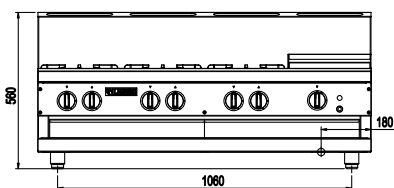

CS-6B3P

6 Burner, 300mm Griddle Gas Cooktop

PROFESSIONAL

Specifications

- NAT Gas: 210 MJ/h, LP Gas: 186 MJ/h
- Supplied with gas regulator (specify NAT or LP on order)
- Gas Inlet: 3/4" BSP Male
- 180mm from Right, 50mm from Rear, 600mm from Floor
- Benchtop model gas connection: 60mm from Floor
- Working Height: 900mm
- Dimensions: 1200 x 800 x 1100H @ 145kg
- Packed Dimensions: 1240 x 860 x 1260H @ 175kg
- Benchtop Dimensions: 1200 x 800 x 560H @ 130kg
- Benchtop Packed Dimensions: 1240 x 860 x 720H @ 160kg
- Heavy duty construction with 304 stainless steel external panels
- Stainless steel feet with 55mm height adjustment range
- Benchtop stainless steel feet with 20mm height adjustment range

Open Burners

- 6 enamelled double crown cast iron burners
- 32 MJ/h NAT Gas, 28 MJ/h LP Gas per burner
- Flame failure device standard (pilots optional extra)
- Variable flame control valve with low flame setting
- Pressed 304 stainless steel one-piece spillage bowls
- Heavy duty cast iron trivets

Griddle

- 18 MJ/h output per 300mm module
- Stainless steel tube burners with pilot, FFD and piezo ignition
- 21mm thick mild steel griddle plate
- Griddle cooking area: 290 x 530; 1537 cm²
- 2mm 304 stainless steel splash guards