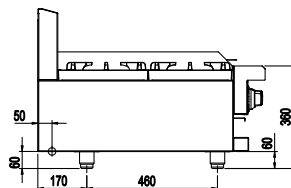

CS-6B3P

6 Burner, 300mm Griddle Gas Cooktop

PROFESSIONAL

Specifications

- NAT Gas: 210 MJ/h, LP Gas: 186 MJ/h
- Supplied with gas regulator (specify NAT or LP on order)
- Gas Inlet: 3/4" BSP Male
- 180mm from Right, 50mm from Rear, 600mm from Floor
- Benchtop model gas connection: 60mm from Floor
- Working Height: 900mm
- Dimensions: 1200 x 800 x 1100H @ 145kg
- Packed Dimensions: 1240 x 860 x 1260H @ 175kg
- Benchtop Dimensions: 1200 x 800 x 560H @ 130kg
- Benchtop Packed Dimensions: 1240 x 860 x 720H @ 160kg
- Heavy duty construction with 304 stainless steel external panels
- Stainless steel feet with 55mm height adjustment range
- Benchtop stainless steel feet with 20mm height adjustment range

Griddle

- 18 MJ/h output per 300mm module
- Stainless steel tube burners with pilot, FFD and piezo ignition
- 21mm thick mild steel griddle plate
- Griddle cooking area: 290 x 530; 1537 cm²
- 2mm 304 stainless steel splash guards