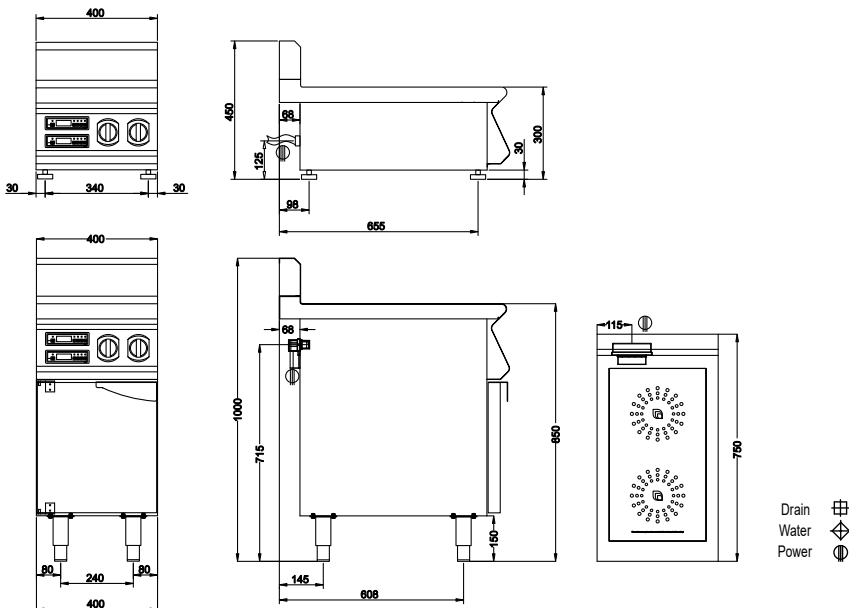

Warranty

- 1 Year Included + 1 Year Extendable upon registration

Must be installed by an authorised person in accordance with AS/NZS 3000.

Please note that specifications or design may be altered at any time without notice.

Luus Industries Pty Ltd | +61 3 9240 6822 | sales@luus.com.au | www.luus.com.au