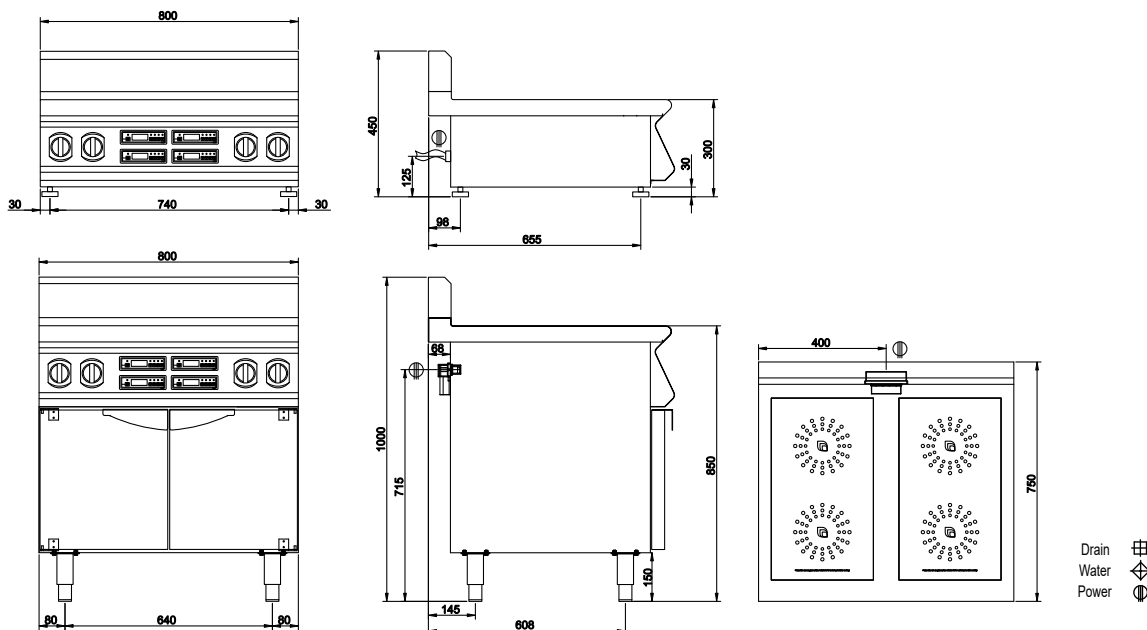

EC7-4B

800mm 4 Zone Induction Cooktop

INDUCTION

Specifications

- Power Ratings: 20kW, 27.8A, 50Hz
- 3 Phase Electrical Connection
- Hard wired or fit cable and plug (not supplied)
- 400mm from Left, 68mm from Rear, 715mm from Floor
- Benchtop: 125mm from Floor
- Protection Ratings: IPX4
- Working height: 850mm
- Dimensions: 800 x 750 x 1000H @ 65kg
- Packed Dimensions: 940 x 860 x 1260H @ 78kg
- Benchtop Dimensions: 800 x 750 x 450H @ 55kg
- Benchtop Packed Dimensions: 940 x 860 x 600H @ 68kg