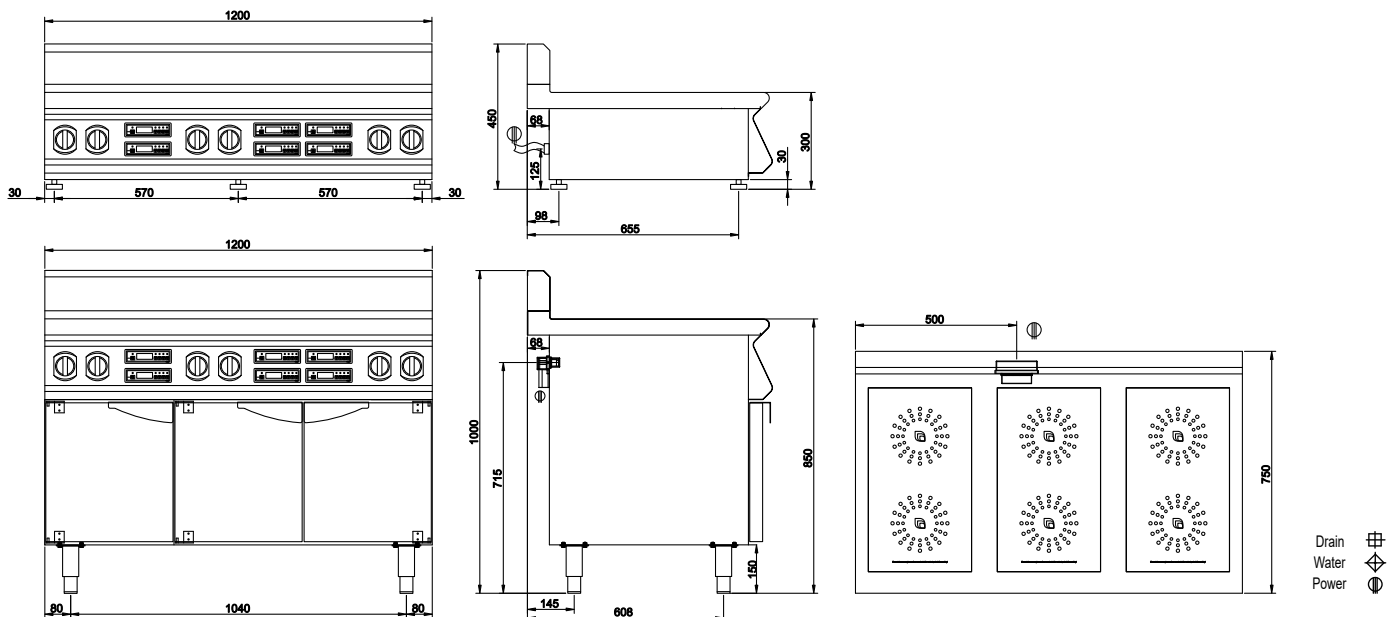

EC7-6B

1200mm 6 Zone Induction Cooktop

INDUCTION

Specifications

- Power Ratings: 30kW, 41.7A, 50Hz
- 3 Phase Electrical Connection
- Hard wired or fit cable and plug (not supplied)
- 500mm from Left, 68mm from Rear, 715mm from Floor
- Benchtop: 125mm from Floor
- Protection Ratings: IPX4
- Working height: 850mm
- Dimensions: 1200 x 750 x 1000H @ 90kg
- Packed Dimensions: 1240 x 860 x 1260H @ 105kg
- Benchtop Dimensions: 1200 x 750 x 450H @ 75kg
- Benchtop Packed Dimensions: 1240 x 860 x 600H @ 90kg