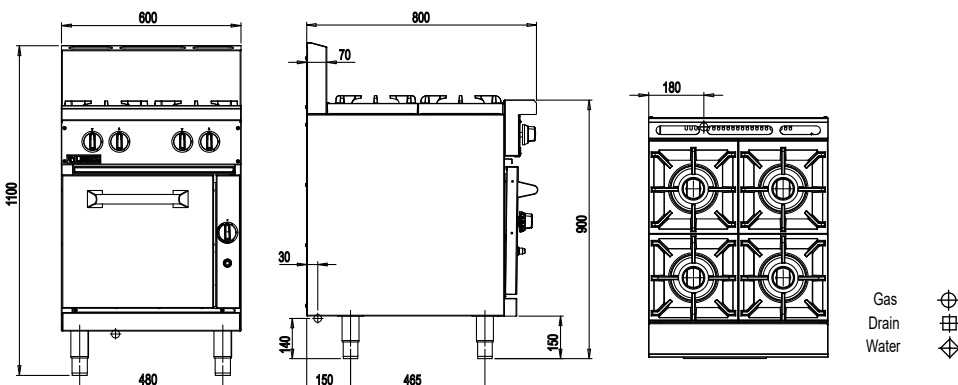

Warranty

- 1 Year Included + 1 Year Extendable upon registration

PROFESSIONAL

Specifications

- NAT Gas: 161 MJ/h, LP Gas: 145 MJ/h
- Supplied with Gas regulator (specify NAT or LP on order)
- Gas Inlet: 3/4" BSP Male
- 180mm from Left, 30mm from Rear, 140mm from Floor
- Working Height: 900mm
- Dimensions: 600 x 800 x 1100H @ 130kg
- Packed Dimensions: 640 x 840 x 1260H @ 150kg
- Heavy duty construction with 304 stainless steel external panels
- Stainless steel feet with 55mm height adjustment range