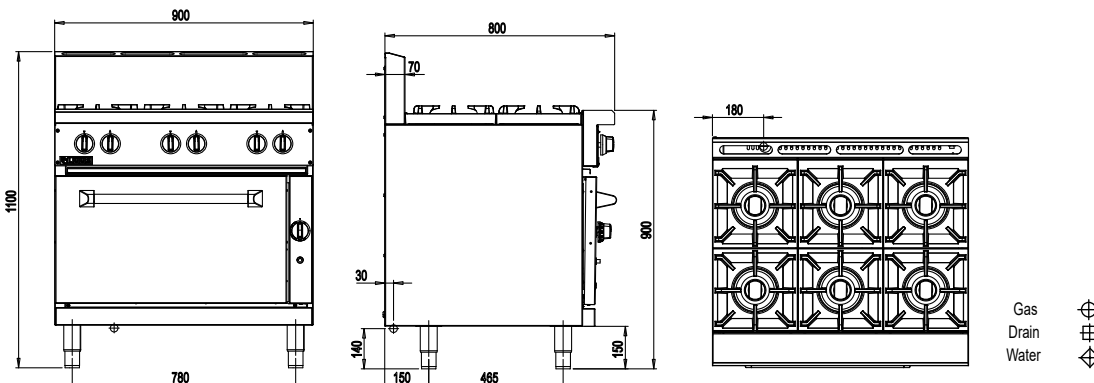

Warranty

- 1 Year Included + 1 Year Extendable upon registration

Must be installed by an authorised person in accordance with AS/NZS 3000.

Please note that specifications or design may be altered at any time without notice.

Luus Industries Pty Ltd | +61 3 9240 6822 | sales@luus.com.au | www.luus.com.au