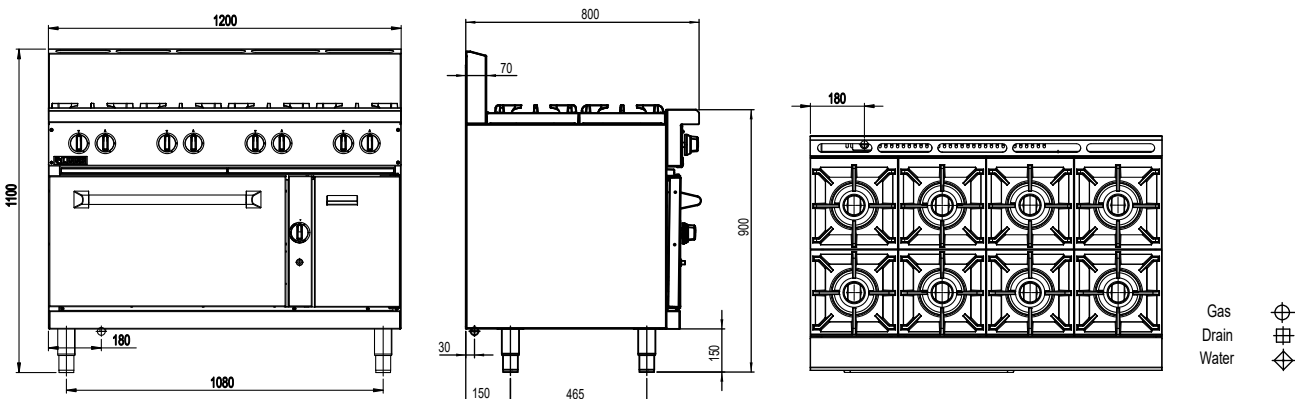

Warranty

- 1 Year Included + 1 Year Extendable upon registration

Must be installed by an authorised person in accordance with AS/NZS 3000.

Please note that specifications or design may be altered at any time without notice.

Luus Industries Pty Ltd | +61 3 9240 6822 | sales@luus.com.au | www.luus.com.au