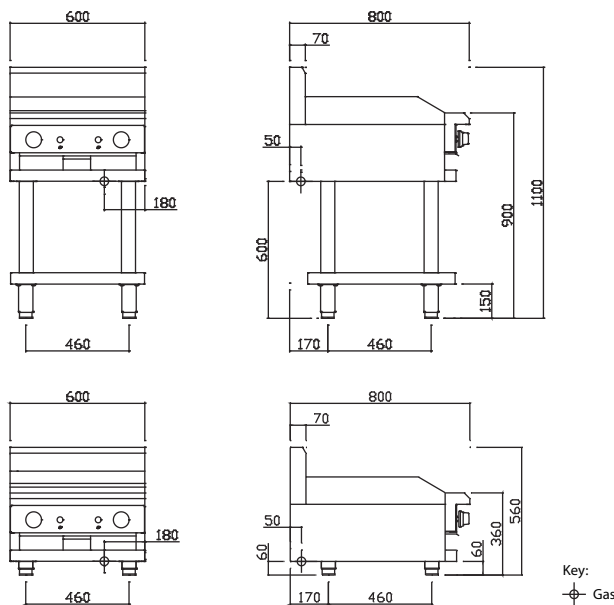

Model	Description	Nat Gas	LP Gas
	CS-6P	600 grill	36 mj/h	36 mj/h
	CS-3P3C	300 grill, 300 bbq	51 mj/h	51 mj/h