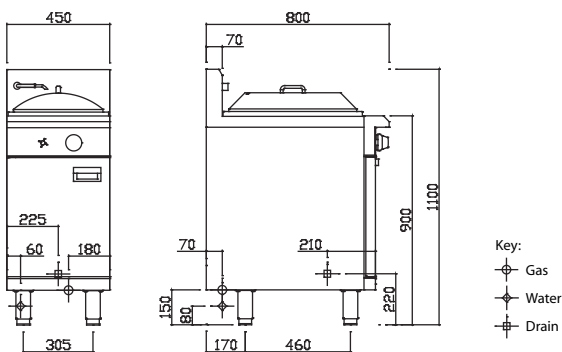

Technical Specifications for RC-45

- Ideal for 'cheung fun' production and other steaming
- Set thermostat to highest setting for max steam output
- Includes pilot, FFD, piezo and high temp cutout
- Water purifying overflow system
- Marine grade 316 stainless steel tank
- 35 litre tank capacity
- Cabinet design with convenient front panel controls
- Supplied with steamer plate and lid
- 15 month 'Platinum Warranty'
- Easy to clean and service

Rice Roll Steamer

- 63 mj jet burner with pilot, FFD and piezo ignition
- Adjustable thermostat accurately controls water temp
- Water purifying overflow system to remove excess starch
- High temperature cut-out safety mechanism
- Marine grade 1.5mm 316 stainless steel tank
- 35 litre tank capacity
- Tank filter insert 0.9mm 304 stainless steel
- 0.9mm 304 stainless steel lid
- 3mm Aluminium perforated steam plate
- Rear laundry arm with controls located on front panel
- Safety release tank drainage valve at bottom of unit

Overall Construction

- Heavy duty construction
- Constructed 0.9mm 304 stainless steel door
- Fiberfrax Durablanket insulation on both sides of tank
- Welded 1.2mm 304 stainless steel front hob
- Front and side panels 0.9mm 304 stainless steel
- Splashback 1.2 mm 304 stainless steel
- Includes stainless steel legs with 55mm adjustable range

Dimensions

- 450mm x 800mm x 1100mm H
- Working height 900mm
- Weight 74kg
- Packed dimensions 640mm x 860mm x 1260mm H
- Packed weight 94kg

Connections

- Gas 3/4" BSP male
- Gas 180mm from right, 70mm from rear, 150mm from floor
- Supplied with gas regulator (specify Nat or LP on order)
- Water inlet 1/2" copper tube
- Water 60mm from left, 70mm from rear, 80mm from floor
- Drain 1" BSP male
- Drain 225mm from left, 210mm from front, 220mm floor